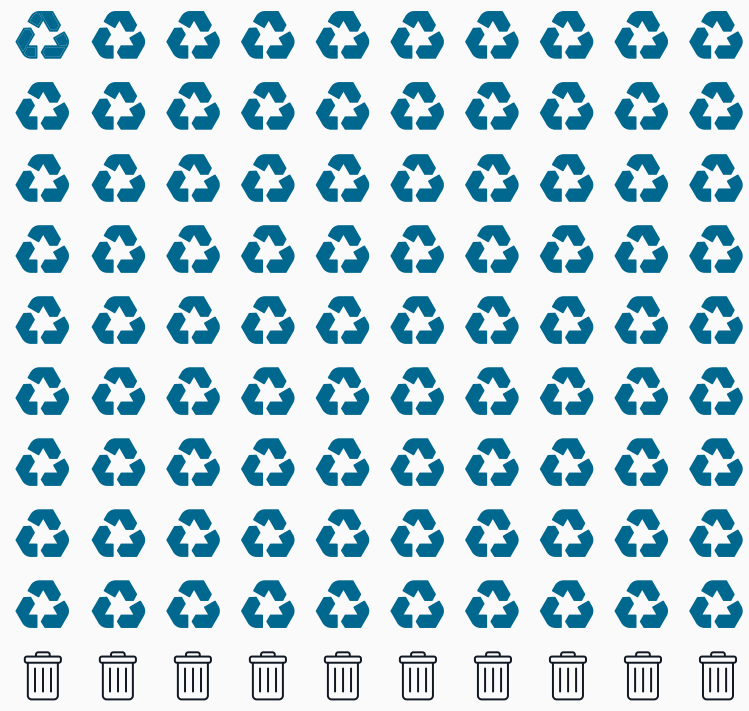

# 90%

Tymac is proud to divert more than 90% of the waste it receives away from landfills. Where does it all go? Here are some examples of how different products can be recycled and turned into new products.